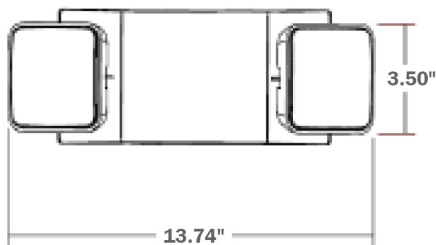

Order Code	Part Number	Watts	Lumens ¹	CCT ²	Avg Life ³	Voltage	Operating Temp
EL2500	EM-ELFD-2	2.4	249	6500	50000	120-277	Min. 32F (0C) Max. 104F (40C)

SHIPPING INFORMATION

Unit	UPC	Weight	Width	Length	Height
Product	894489009643	1.48 lbs	4.13"	13.74"	3.50"
Carton	50849489009648	11.46 lbs	8.27"	14.57"	14.96"