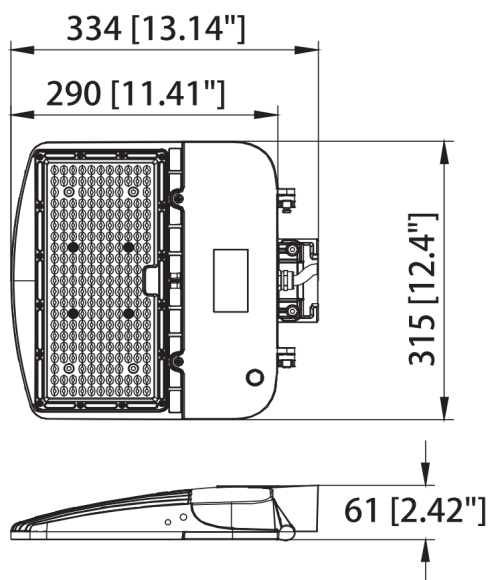

AREA LIGHT SERIES

The LEDS Area Lights are perfect for new construction, retrofit and lighting upgrade solutions. High output and top of the line specifications. Available in multiple wattage and lumen output configurations to meet any lighting application. Type 4 & 5 available.

FEATURES

- Energy Saving 150 Watt Integrated LED
- Lasts 45 Years* or 50,000 Hours Continuous Use
- Maintenance Free - No Bulb Replacements
- 5-Year Limited Warranty

Model Number	Part Number	Watts	IP Rating	CCT	CRI	Input Voltage	Product Dimensions(in)
AL1211	AL-15050-MV	150W	IP65	5000k	>80Ra	120-277	11.68x12.40x2.69

ACCESSORIES

Accessories	Model Number	Part Number
Slip-fitter mount	AL7770	AL-SF-003
Round pole mount	AL7771	AL-RP-003
Glare Shield	AL1211SH	N/A