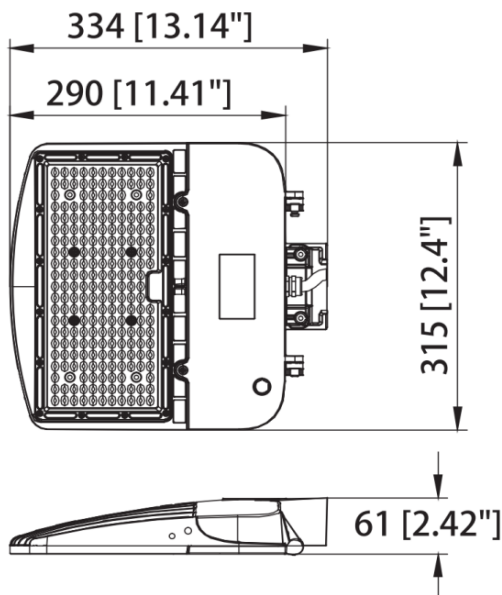

## STRUCTURE FEATURES

- Shell materials: Aluminum & PC
- Finish: Dark Bronze/White
- Net Weight: 2.9Kg (6.4 lbs)
- Product Size: 631.5mm \* 295mm \* 88mm
- Carton Size: 390mm \* 267mm \* 185mm

Accessories	Order Code
Glare Shield	AL1210SHIELD

Mount Type	Order Code	Part #
Slip Fitter (A)	AL6660	AL-SF-002
Square Pole Mount (B)	AL6661	AL-SP-002
Round Pole Mount (C)	AL6662	AL-RP-002

Order Code	Part Number	Watts	Lumens	CCT	Input	Voltage
AL1210	AL-G4-15050-MV	150	18000	5000	>80	120-277
AL1112	AL-24050-MV	240	28000	5000	>80	120-277

## FEATURES

- Energy Saving 150 Watt Integrated LED
- Lasts 45 Years\* or 50,000 Hours Continuous Use
- Maintenance Free - No Bulb Replacements
- 5-Year Limited Warranty

Model Number	Part Number	Watts	IP Rating	CCT	Input	Voltage	Product Dimensions(in)
AL1211	AL-15050-MV	150W	IP65	5000K	>80	120-277	11.68x12.40x2.69