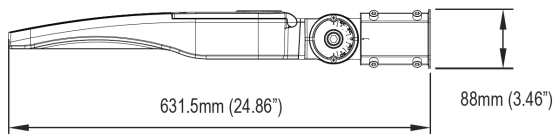

## STRUCTURE FEATURES

- Shell materials: Aluminum & PC
- Finish: Dark Bronze/White
- Net Weight: 2.9Kg (6.4 lbs)
- Product Size: 631.5mm \* 295mm \* 88mm
- Carton Size: 390mm \* 267mm \* 185mm

Accessories	Order Code
Glare Shield	AL1210SHIELD