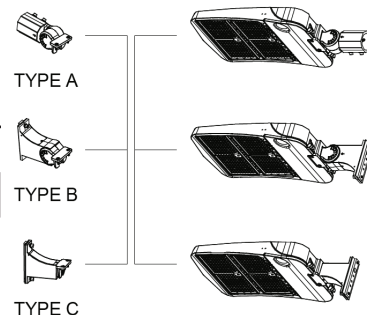

## STRUCTURE FEATURES

- Shell materials: Aluminum & PC
- Finish: Dark Bronze/White
- Net Weight: 2.9Kg (6.4 lbs)
- Product Size: 631.5mm \* 295mm \* 88mm
- Carton Size: 390mm \* 267mm \* 185mm

Accessories	Order Code
Glare Shield	AL1210SHIELD

Mount Type	Order Code	Part #
Slip Fitter (A)	AL6660	AL-SF-002
Square Pole Mount (B)	AL6661	AL-SP-002
Round Pole Mount (C)	AL6662	AL-RP-002

Order Code	Part Number	Watts	Lumens	CCT	Input	Voltage
AL1210	AL-G4-15050-MV	150	18000	5000	>80	120-277
AL1112	AL-24050-MV	240	28000	5000	>80	120-277