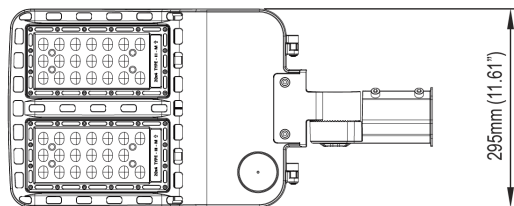

## STRUCTURE FEATURES

- Shell materials: Aluminum & PC
- Finish: Dark Bronze/White
- Net Weight: 2.9Kg (6.4 lbs)
- Product Size: 631.5mm \* 295mm \* 88mm
- Carton Size: 390mm \* 267mm \* 185mm

Accessories	Order Code
Glare Shield	AL1210SHIELD