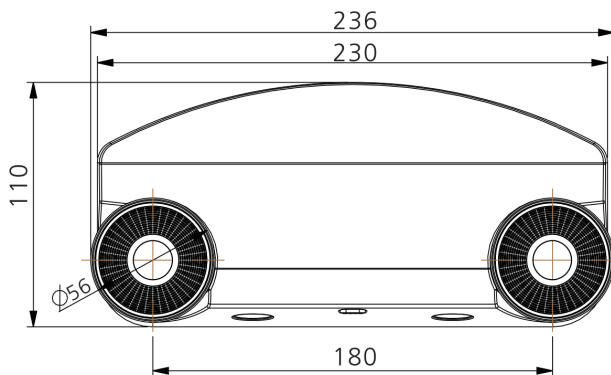

DESCRIPTION

- Injection-molded thermoplastic ABS housing, UL 94V-0 flame rating.
- Innovative, easy installation in minutes
- Suitable for wall mount applications
- Universal J-box mounting pattern
- 120V-277VAC Dual voltage operation
- 2pcs 1W ultra bright LED lamp heads for emergency mode.
- Built-in 3.6V1000mAh Ni-MH for minimum 90 minutes emergency operation.
- Luminous Flux: more than 200 LM.
- Maximum 24 hours for full recharge time
- Test switch and charge indicator
- UL and cULus listed
- 0° to 40°C indoor damp location listed
- Five years warranty for the electrical parts and housing.
- Three years warranty for battery.

ORDERING INFORMATION

Family	Housing Color	Wattage
EM	W(White)	1W
EM	B(Black)	1W

SHIPPING INFORMATION

Model Number	Unit	Weight	Width	Length	Height
EM-W-1W	Product	4.5/3.5kgs	37.5 cm	25.5 cm	22 cm
EM-B-1W	Product	4.5/3.5kgs	37.5 cm	25.5 cm	22 cm

SPECIFICATIONS

Order Code	Emergency Run Time	Watts	Charging Time	LED Type	Input	Voltage
EM-W-1W	90 Mins	1.1W	24 Hrs	2pcs 1W ultra bright LED lamp heads	0.02A	120-277V
EM-B-1W	90 Mins	1.1W	24 Hrs	2pcs 1W ultra bright LED lamp heads	0.02A	120-277V