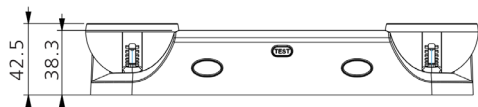

DESCRIPTION

- Injection-molded thermoplastic ABS housing, UL 94V-0 flame rating.
- Innovative, easy installation in minutes
- Suitable for wall mount applications
- Universal J-box mounting pattern
- 120V-277VAC Dual voltage operation
- 2pcs 1W ultra bright LED lamp heads for emergency mode.
- Built-in 3.6V1000mAh Ni-MH for minimum 90 minutes emergency operation.
- Luminous Flux: more than 200 LM.
- Maximum 24 hours for full recharge time
- Test switch and charge indicator
- UL and cULus listed
- 0° to 40°C indoor damp location listed
- Five years warranty for the electrical parts and housing.
- Three years warranty for battery.

ORDERING INFORMATION

Family	Housing Color	Wattage
EM	W(White)	1W
EM	B(Black)	1W

SHIPPING INFORMATION

Model Number	Unit	Weight	Width	Length	Height
EM-W-1W	Product	4.5/3.5kgs	37.5 cm	25.5 cm	22 cm
EM-B-1W	Product	4.5/3.5kgs	37.5 cm	25.5 cm	22 cm