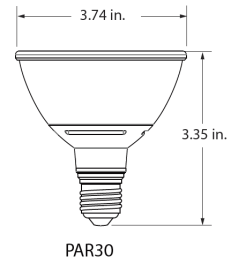

SHIPPING INFORMATION

Unit	UPC	Weight	Width	Length	Height
Product	849489007465	0.12 kg 1.48 lbs	9.5 cm 3.74"	9.5 cm 3.74"	11.2 cm 4.4"
Carton	50849489007460	6.59 kg 14.55 lbs	60.9 cm 12.28"	31.2 cm 23.98"	27.2 cm 10.71"