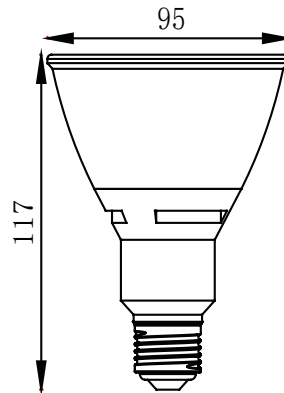

## DESCRIPTION

- E26 lamp base
- Bright White 3500K CCT
- Lasts 8.5 years or 25,000 Hours Continuous Use
- 5 Year Limited Warranty
- ETL Listed

Order Code	Part Number	Watts	Lumens <sub>1</sub>	CCT <sub>2</sub>	Avg Life <sub>3</sub>	CRI <sub>4</sub>	Beam Angle	Voltage	Operating Temp	Power Factor	Operating Frequency (Hz)
PAR30	PAR30LN-1800LM-8-35K-25-MV	18	1800	3500	25000	80	15°/25°	120-277V	Min -4°F (-20° C), Max 113°F (40° C)	>0.8	50/60