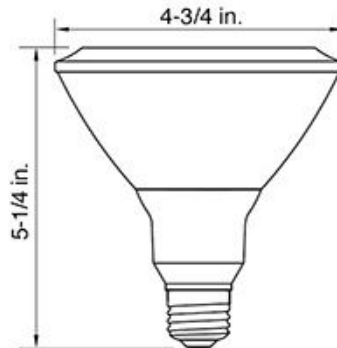

## DESCRIPTION

- E26 lamp base
- Soft white 5000k CCT
- 9.5 year life or 25,000 hour of continuous use
- 3 Year Limited Warranty
- ETL Listed

Order Code	Part Number	Watts	Lumens <sub>1</sub>	CCT <sub>2</sub>	Avg Life <sub>3</sub>	CRI <sub>4</sub>	Beam Angle	Voltage	Operating Temp	Power Factor	Operating Frequency (Hz)
PAR1350	PAR38-13W-1200LM-SV-D-35	13	1200	5000	25000	80	35	120	Min -4°F (-20° C), Max 113°F (45° C)	>0.7	60