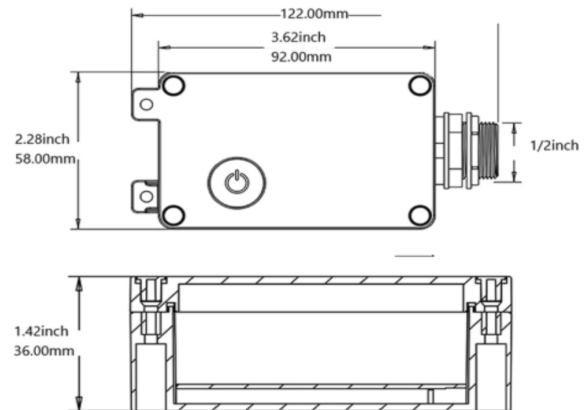

DESCRIPTION

- Control your lifts from anywhere
- Voice control with Alexa or Google for hands free use
- Make any bulb or fixture smart
- Set Schedules and timers
- cETL Listed

Black = Live
 White = Neutral
 Red = Live (Load)
 Red & White= Neutral (Load)
 Purple: Dim +
 Gray: Dim -

0-10V Smart Dimmer Kits (480V)

Black = Live
 White = Neutral
 Red = Live (Load)
 Red & White= Neutral (Load)
 Purple: Dim +
 Gray: Dim -

Model Number	Smart Dimmer kit
Quantity	100PCS
Gross Weight	14.4kg/31.5lbs
Ctn Size	72cm*47cm*13.5cm 2.8in*1.8in*0.5in

Part Number	Max Watts	Dimmer	Voltage	Net Weight	Model Number	Ctn Size
SK-ZB1-DD	2000W	0-10V	120-277V	12.8kg/28.31lbs	Smart Dimmer Kit	72.0cm*47.0cm*13.5cm 2.8in*1.8in*0.5in
SK-ZB1-DD(480V)	2000W	0-10V	480V	12.8kg/28.31lbs	Smart Dimmer Kit	72.0cm*47.0cm*13.5cm 2.8in*1.8in*0.5in