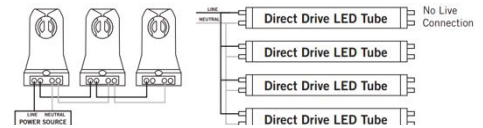

LEDS T8 TUBE SERIES

The LEDS T8 Tubes are perfect for new construction, retrofit and lighting upgrade solutions. High output and top of the line specifications. Available in multiple wattage and lumen output configurations to meet any lighting application.

Nominal Length	A (Illuminated Length)	B (Body Length)	C (Diameter)
48"	44.70"	47.15"	1.00"

T8 SINGLE END POWER

Use G13 Non-Shunted Sockets Wired to Line Voltage.

Order Code	Part Number	Watts	Lumens	CCT	CRI	Voltage
T81111	T8-F4-1040-B	10	1800	4000	>80	120-277
T81112	T8-F4-1050-B	10	1800	5000	>80	120-277
T81118	T8-F4-840-B	8.5	1700	4000	>80	120-277
T81119	T8-F4-850-B	8.5	1700	5000	>80	120-277
T81116	T8-F4-2540-B	25	3800	4000	>80	120-277
T81117	T8-F4-2550-B	25	3800	5000	>80	120-277