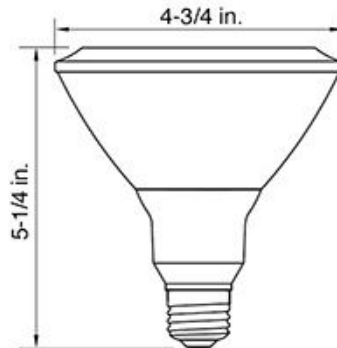

LED LAMP SERIES

The LEDS PAR38 LED lamps are perfect for retrofit and lighting upgrade solutions.

DESCRIPTION

- E26 lamp base
- Soft white 3000k CCT
- 9.5 year life or 25,000 hour of continuous use
- 3 Year Limited Warranty
- ETL Listed

Order Code	Part Number	Watts	Lumens ₁	CCT ₂	Avg Life ₃	CRI ₄	Beam Angle	Voltage	Operating Temp	Power Factor	Operating Frequency (Hz)
PAR1350	PAR38-13W-1200LM-SV-D-35	13	1200	5000	25000	80	35	120	Min -4°F (-20° C), Max 113°F (45° C)	>0.7	60