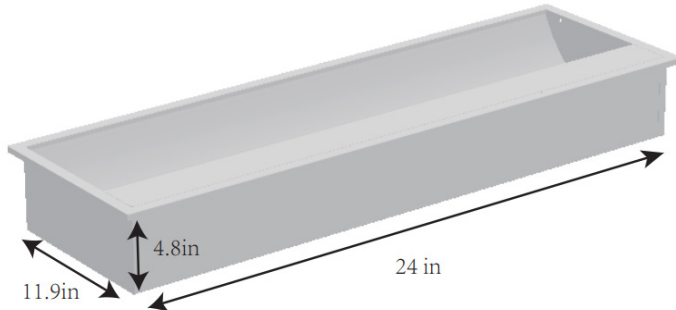

DESCRIPTION

- Lasts 45 years* or 50,000 Hours Continuous Use
- 5 Year Limited Warranty
- Wall Wash

COMBATIBLE WITH

Tube: PLL1481

Model Number	Product Dimensions	Description
70502101	607 x 302 x 121mm. 24 x 11.9 x 4.8in.	Wall Wash