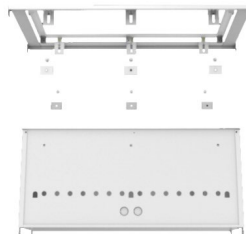

DIMENSIONS