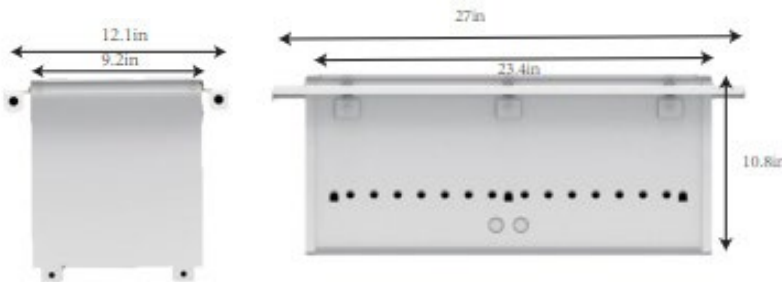

DIMENSIONS