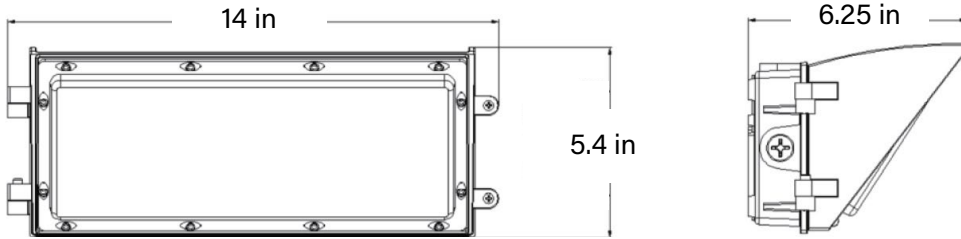

DIMENSIONS